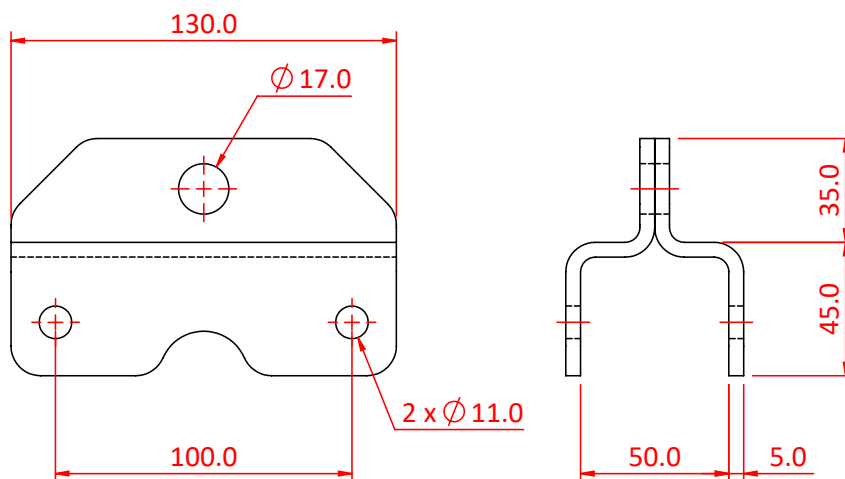

Dimensions in mm

Suitable for 100mm & 150mm single sheaved pulleys:  
T42901, T42931, T42911 & T42941

Dimensions in mm

Suitable for 100mm & 150mm double sheaved pulleys:  
T42902, T42932, T42912 & T42942

Product Data Sheet

Dimensions in mm

Suitable for 100mm & 150mm triple sheaved pulleys:  
T42903, T42933, T42913 & T42943

Product Data Sheet

Dimensions in mm

Suitable for 200mm single sheaved pulleys:  
T42921 & T42951

Product Data Sheet