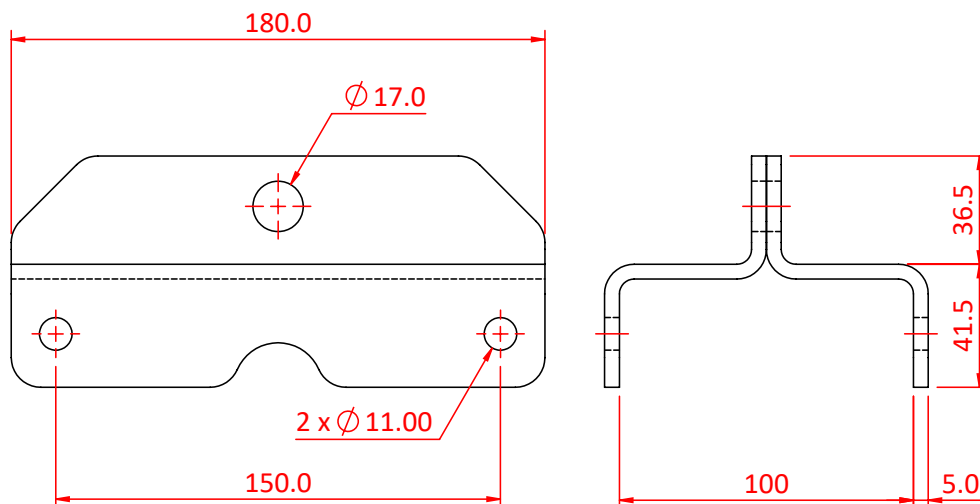

Dimensions in mm

Suitable for 100mm & 150mm triple sheaved pulleys:  
T42903, T42933, T42913 & T42943

Product Data Sheet

# Heavy Duty Awning Profiles

Pulley Awning Profiles to suit 200mm Single Pulleys	
<b>Part Nos</b>	T42987
<b>Finish</b>	Black Powder Paint
<b>Fits Pulleys</b>	T42921 - 200mm - Single - Wire T42951 - 200mm - Single - Rope
<b>Materials</b>	Mild Steel
<b>WLL</b>	600Kg
<b>Safety Factor</b>	5:1

Dimensions in mm

Suitable for 200mm single sheaved pulleys:  
T42921 & T42951

Product Data Sheet

Dimensions in mm

Suitable for 200mm triple sheaved pulleys:  
T42923 & T42953