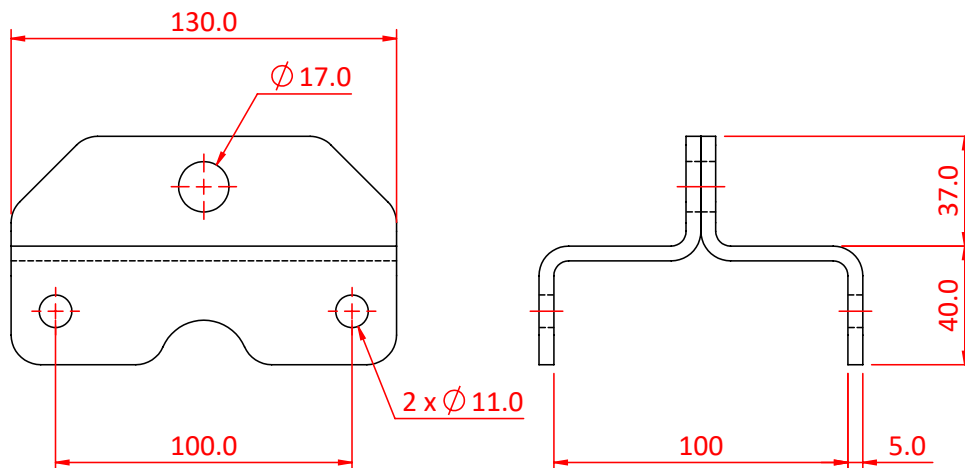

# Heavy Duty Awning Profiles

Product Data Sheet

Pulley Awning Profiles to suit 100 & 150mm Double Pulleys	
<b>Part Nos</b>	T42985
<b>Finish</b>	Black Powder Paint
<b>Fits Pulleys</b>	T42902 - 100mm - Double - Wire T42932 - 100mm - Double - Rope T42912 - 150mm - Double - Wire T42942 - 150mm - Double - Rope
<b>Materials</b>	Mild Steel
<b>WLL</b>	400Kg
<b>Safety Factor</b>	5:1

Dimensions in mm

Suitable for 100mm & 150mm double sheaved pulleys:  
T42902, T42932, T42912 & T42942

Product Data Sheet

Dimensions in mm

Suitable for 100mm & 150mm triple sheaved pulleys:  
T42903, T42933, T42913 & T42943

Product Data Sheet

Dimensions in mm

Suitable for 200mm single sheaved pulleys:  
T42921 & T42951

Product Data Sheet