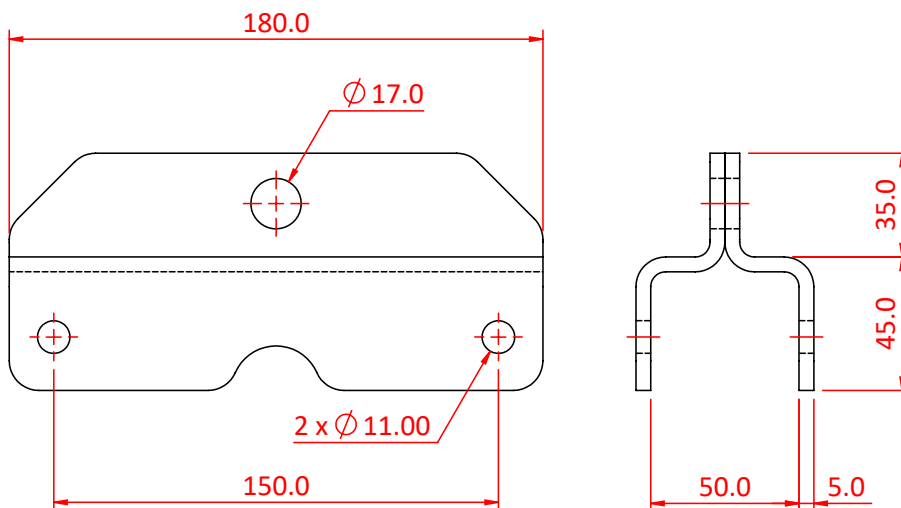

Dimensions in mm

Suitable for 100mm & 150mm double sheaved pulleys:  
T42902, T42932, T42912 & T42942

Product Data Sheet

Dimensions in mm

Suitable for 100mm & 150mm triple sheaved pulleys:  
T42903, T42933, T42913 & T42943

Product Data Sheet

Dimensions in mm

Suitable for 200mm single sheaved pulleys:  
T42921 & T42951

Product Data Sheet

Dimensions in mm

Suitable for 200mm triple sheaved pulleys:  
T42923 & T42953