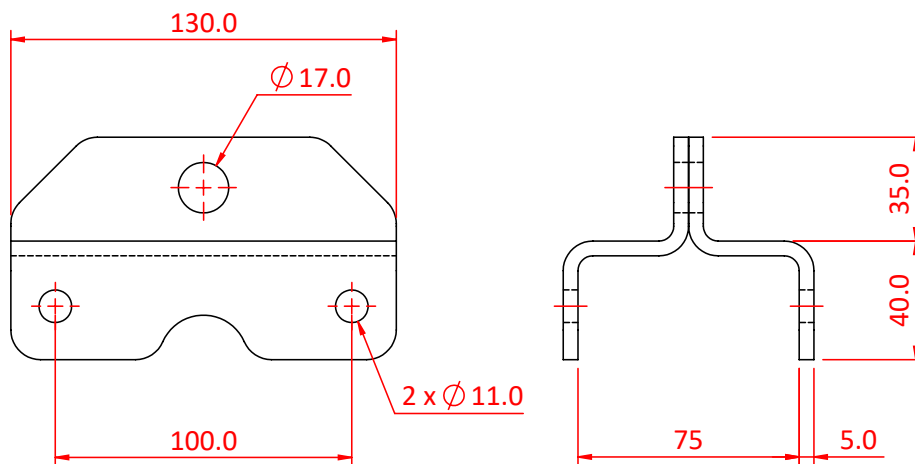

Dimensions in mm

Suitable for 100mm & 150mm single sheaved pulleys:  
T42901, T42931, T42911 & T42941

Dimensions in mm

Suitable for 100mm & 150mm double sheaved pulleys:  
T42902, T42932, T42912 & T42942

Product Data Sheet

Dimensions in mm

Suitable for 100mm & 150mm triple sheaved pulleys:  
T42903, T42933, T42913 & T42943

Product Data Sheet

Dimensions in mm

Suitable for 200mm single sheaved pulleys:  
T42921 & T42951

Product Data Sheet